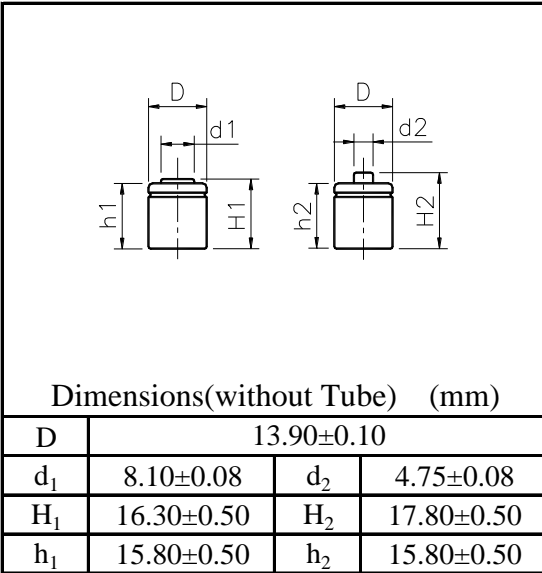

MODEL No: 1/3AA300

Description: 300 mAh SIZE NI-MH AA

Specification

Nominal Capacity		300 mAh	
Nominal Voltage		1.2 V	
Charge current	Standard	30 mA	
	Fast	300 mA	
Charge time	Standard	14~16 Hrs	
	Fast	1.2 Hrs	
Ambient Temperature	Charge	Standard	0°C~45°C
		Fast	10°C~45°C
	Discharge	-20°C~60°C	
Storage		-20°C~55°C	
Internal Impedance(mΩ) (After Charge)		≤ 47	
Weight		8.0 g	