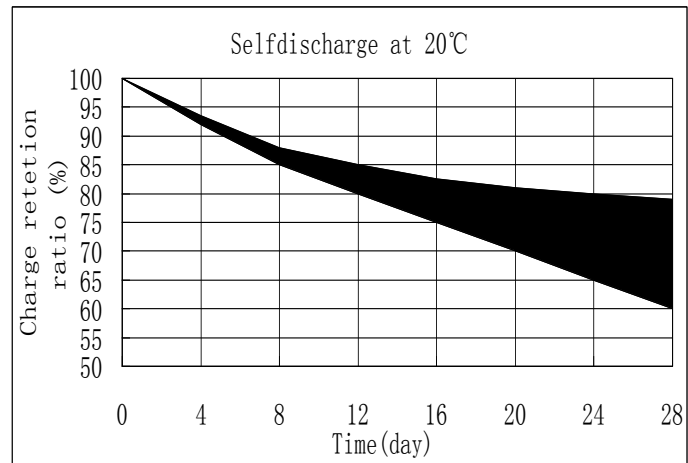

MODEL No: 1/3AA300

Description: 300 mAh SIZE NI-MH AA

Specification

Nominal Capacity		300 mAh	
Nominal Voltage		1.2 V	
Charge current	Standard	30 mA	
	Fast	300 mA	
Charge time	Standard	14~16 Hrs	
	Fast	1.2 Hrs	
Ambient Temperature	Charge	Standard	0°C~45°C
		Fast	10°C~45°C
	Discharge	-20°C~60°C	
Storage		-20°C~55°C	
Internal Impedance(mΩ) (After Charge)		≤ 47	
Weight		8.0 g	