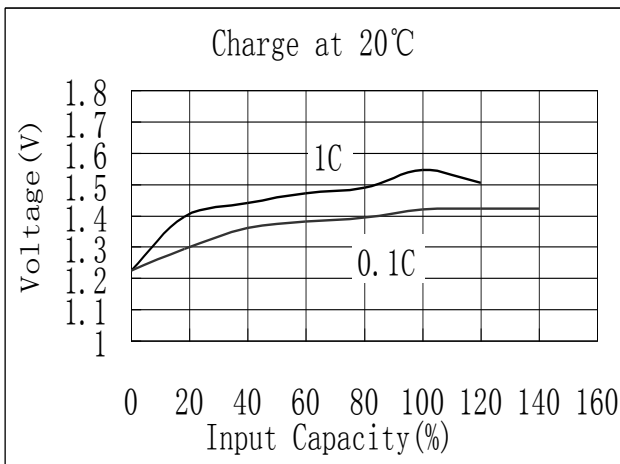

MODEL No: 1/3AA300

Description: 300 mAh SIZE NI-MH AA

Specification

Nominal Capacity		300 mAh	
Nominal Voltage		1.2 V	
Charge current	Standard	30 mA	
	Fast	300 mA	
Charge time	Standard	14~16 Hrs	
	Fast	1.2 Hrs	
Ambient Temperature	Charge	Standard	0°C~45°C
		Fast	10°C~45°C
	Discharge	-20°C~60°C	
Storage		-20°C~55°C	
Internal Impedance(mΩ) (After Charge)		≤ 47	
Weight		8.0 g	