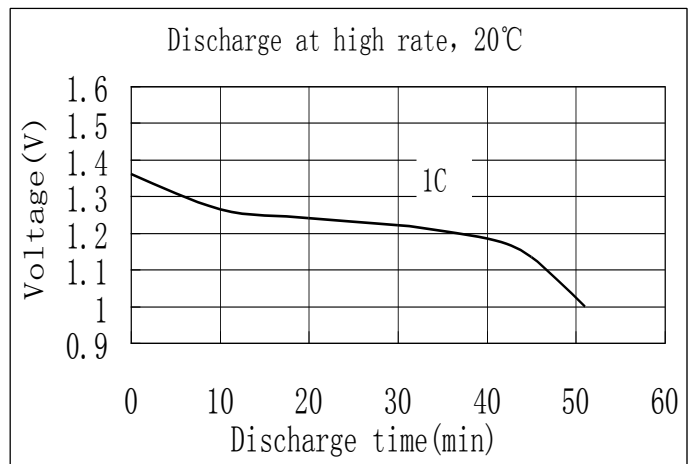

MODEL No: 1/3AA300

Description: 300 mAh SIZE NI-MH AA

Specification

Nominal Capacity		300 mAh	
Nominal Voltage		1.2 V	
Charge current	Standard	30 mA	
	Fast	300 mA	
Charge time	Standard	14~16 Hrs	
	Fast	1.2 Hrs	
Ambient Temperature	Charge	Standard	0°C~45°C
		Fast	10°C~45°C
	Discharge	-20°C~60°C	
Storage		-20°C~55°C	
Internal Impedance(mΩ) (After Charge)		≤ 47	
Weight		8.0 g	