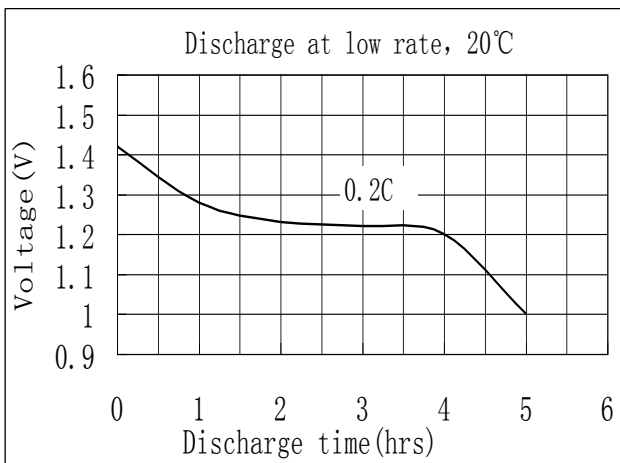

MODEL No: 1/3AA300

Description: 300 mAh SIZE NI-MH AA

Specification

Nominal Capacity		300 mAh	
Nominal Voltage		1.2 V	
Charge current	Standard	30 mA	
	Fast	300 mA	
Charge time	Standard	14~16 Hrs	
	Fast	1.2 Hrs	
Ambient Temperature	Charge	Standard	0°C~45°C
		Fast	10°C~45°C
	Discharge	-20°C~60°C	
Storage		-20°C~55°C	
Internal Impedance(mΩ) (After Charge)		≤ 47	
Weight		8.0 g	